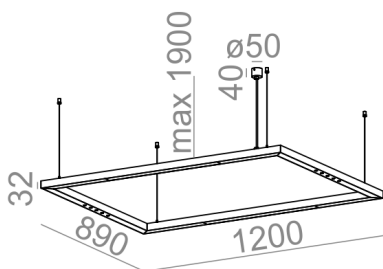

MIX

mix	-06		

Tolerance for dimensions

Warranty period 5 years