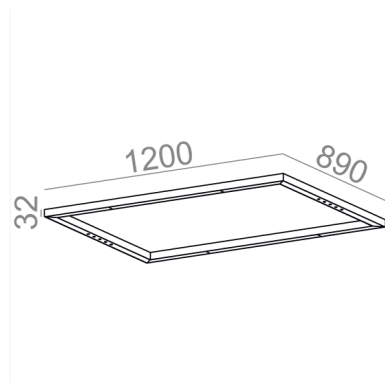

Tolerance for dimensions

Warranty period 5 years

AVAILABLE VERSIONS:

M927	Medium power - Medium power	2700K	CRI>90
M930	Medium power - Medium power	3000K	CRI>90
M940	Medium power - Medium power	4000K	CRI>90

AVAILABLE FINISHES:

MATT

alu matt	-01	black matt	-02
white matt	-03	anthracite structure	-18
gold structure	-19		

MIX

mix	-06