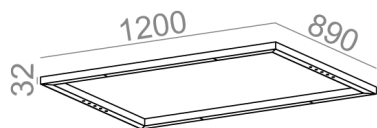

AVAILABLE FINISHES:

MIX

mix	-06

STRUCTURE

black structure	-12	white structure	-13
gold structure	-19		

ADDITIONAL

grey	-16	copper	-17

Tolerance for dimensions ± 1 mm

Warranty period 5 years