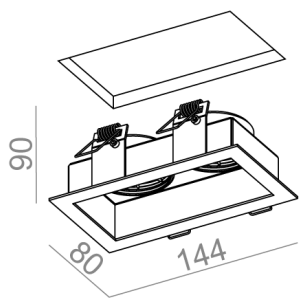

Last update on 2018-03-11 20:45. More details available at <https://www.aqform.com/en/30018>

MINISQUARE x2 230V recessed

MINISQUARE x2 230V wpuszczany

Category: recessed

Power 2x 35W (2x LED 8W)

Light source: PAR16, 230V

-xx finish option code from table below

AVAILABLE FINISHES:

STRUCTURE

black structure	-12	white structure	-13
gold structure	-19		

ADDITIONAL

grey	-16	copper	-17
------	-----	--------	-----

Tolerance for dimensions ± 1mm