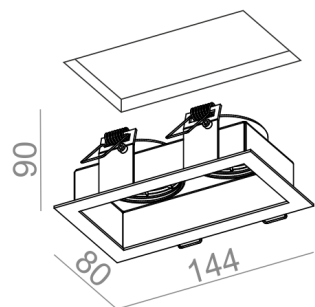

AVAILABLE FINISHES:

MATT

alu matt	-01	black matt	-02
white matt	-03	anthracite structure	-18
gold structure	-19		

Tolerance for dimensions

Warranty period 2 years