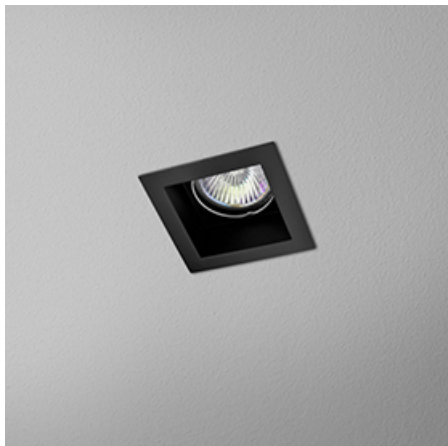

Last update on 2018-03-11 20:45. More details available at <https://www.aqform.com/en/30019>

MINISQUARE x1 230V recessed

MINISQUARE x1 230V wpuszczany

Category: recessed

Power 35W (LED 8W)

Light source: PAR16, 230V

Lampholder: GU10

Dimming: Phase-Control

Light source not included

Transformer not required.

AVAILABLE FINISHES:

STRUCTURE ADDITIONAL

MINISQUARE x1 230V Phase-Control recessed

30019-0000-U8-PH-xx