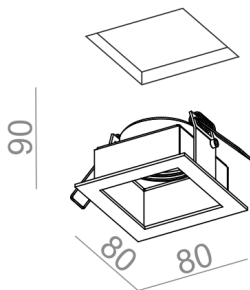

Tolerance for dimensions

Warranty period 2 years