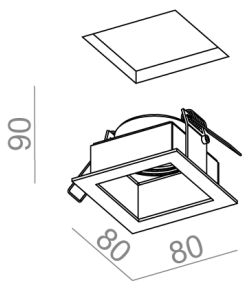

-xx finish option code from table below

AVAILABLE FINISHES:

STRUCTURE

black structure	-12	white structure	-13
gold structure	-19		

ADDITIONAL

grey	-16	copper	-17
------	-----	--------	-----

Tolerance for dimensions ± 1 mm