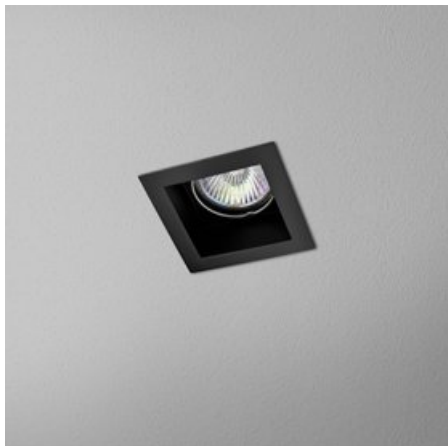

Last update on 2018-03-11 20:45. More details available at <https://www.aqform.com/en/30019>

MINISQUARE x1 230V recessed

MINISQUARE x1 230V wpuszczany

Category: recessed

Power 35W (LED 8W)

Light source: PAR16, 230V

Lampholder: GU10

Dimming: Phase-Control

Light source not included

Transformer not required.

AVAILABLE FINISHES:

MATT

MINISQUARE x1 230V Phase-Control recessed

30019-0000-U8-PH-xx