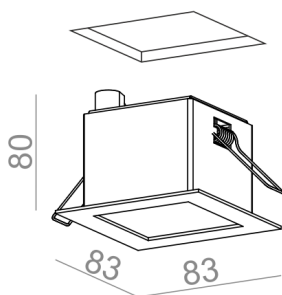

GLOSS

black gloss	-22	white gloss	-23

Tolerance for dimensions

Warranty period 5 years