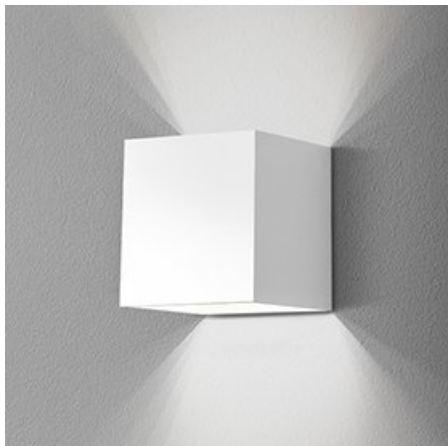

## MINI CUBE LED 230V wall G/K

### MINI CUBE LED 230V kinkiet G/K

Category: wall

Power 4W

Light source: LED, integrated

Dimming: Phase-Control

Integrated light source

Gear not required.