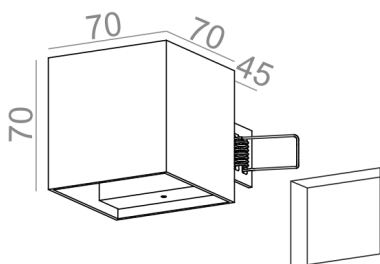

AVAILABLE VERSIONS:

M927	Medium power - Medium power	2700K	CRI>90
M930	Medium power - Medium power	3000K	CRI>90
M940	Medium power - Medium power	4000K	CRI>90

AVAILABLE FINISHES:

MATT

alu matt	-01	black matt	-02
white matt	-03	anthracite structure	-18
gold structure	-19		

GLOSS

black gloss	-22	white gloss	-23

Tolerance for dimensions

Warranty period 5 years