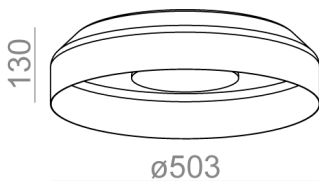

MIX

mix	-06
-----	-----

STRUCTURE

black structure	-12	white structure	-13
gold structure	-19	black-white	-46

ADDITIONAL

grey	-16	copper	-17
------	-----	--------	-----

Tolerance for dimensions ± 1 mm

Warranty period 5 years