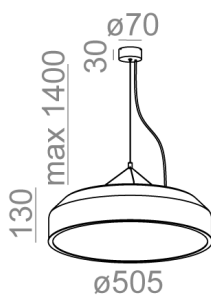

Tolerance for dimensions ± 1mm

Warranty period 5 years

AVAILABLE VERSIONS:

H930	High power - High power	3000K	CRI>90
L930	Low power - Low power	3000K	CRI>90
M930	Medium power - Medium power	3000K	CRI>90
H940	High power - High power	4000K	CRI>90
L940	Low power - Low power	4000K	CRI>90
M940	Medium power - Medium power	4000K	CRI>90
M962	Medium power - Medium power	2700-6500K	CRI>90

AVAILABLE FINISHES:

STRUCTURE

black structure	-12	white structure	-13
gold structure	-19		

ADDITIONAL

grey	-16	copper	-17