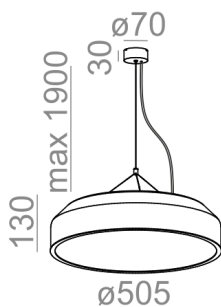

AVAILABLE VERSIONS:

L927	Low power - Low power	2700K	CRI>90
M927	Medium power - Medium power	2700K	CRI>90
L930	Low power - Low power	3000K	CRI>90
M930	Medium power - Medium power	3000K	CRI>90
L940	Low power - Low power	4000K	CRI>90
M940	Medium power - Medium power	4000K	CRI>90
M962	Medium power - Medium power	2700-6500K	CRI>90

AVAILABLE FINISHES:

MATT

alu matt	-01	black matt	-02
white matt	-03	anthracite structure	-18
gold structure	-19		

Tolerance for dimensions

Warranty period 5 years