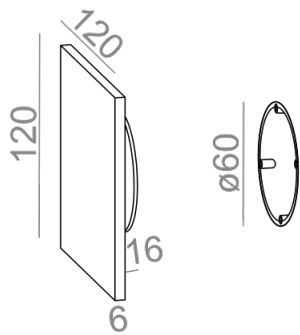

Last update on 2018-03-11 20:45. More details available at <https://www.aqform.com/en/MP0212>

MAXI POINT square LED wall

MAXI POINT square LED kinkiet

Category: wall

Light source: LED

Integrated light source

Gear included.

This product contains a light source of energy efficiency class D.

Tolerance for dimensions ± 1 mm

Warranty period 5 years

AVAILABLE FINISHES:

GLOSS STRUCTURE ADDITIONAL

AVAILABLE VERSIONS:

M927	Medium power - Medium power	2700K	CRI>90
M930	Medium power - Medium power	3000K	CRI>90
M940	Medium power - Medium power	4000K	CRI>90