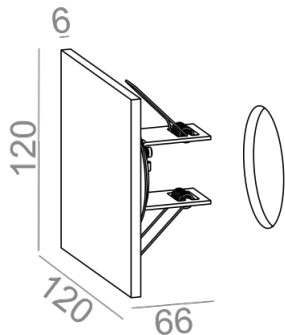

Last update on 2018-03-11 20:45. More details available at <https://www.aqform.com/en/MP6212>

MAXI POINT square LED G/K wall

MAXI POINT square LED G/K kinkiet

Category: wall

Light source: LED, integrated

Integrated light source

Gear included.

This product contains a light source of energy efficiency class D.

Tolerance for dimensions ± 1 mm

Warranty period 5 years

AVAILABLE FINISHES:

GLOSS STRUCTURE ADDITIONAL