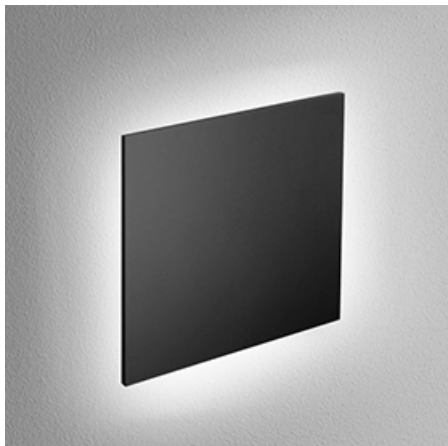

Last update on 2018-03-11 20:45. More details available at <https://www.aqform.com/en/MP0272>

MAXI POINT square LED 230V wall

MAXI POINT square LED 230V kinkiet

Category: wall

Power dependent on version

Light source: LED, integrated