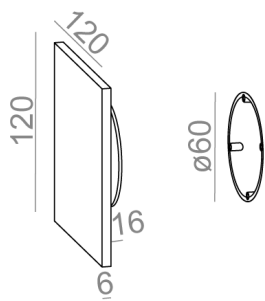

Tolerance for dimensions ± 1 mm

Warranty period 5 years

AVAILABLE VERSIONS:

L927	Low power - Low power	2700K	CRI>90
M927	Medium power - Medium power	2700K	CRI>90
L930	Low power - Low power	3000K	CRI>90
M930	Medium power - Medium power	3000K	CRI>90
L940	Low power - Low power	4000K	CRI>90
M940	Medium power - Medium power	4000K	CRI>90

AVAILABLE FINISHES:

STRUCTURE

black structure	-12	white structure	-13
gold structure	-19		

ADDITIONAL

grey	-16	copper	-17

GLOSS

black gloss	-22	white gloss	-23