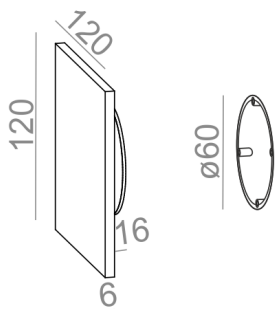

GLOSS

black gloss	-22	white gloss	-23

Tolerance for dimensions

Warranty period 5 years