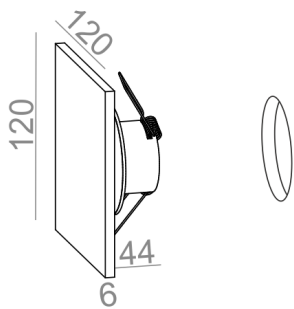

Tolerance for dimensions

Warranty period 5 years

AVAILABLE VERSIONS:

L927	Low power - Low power	2700K	CRI>90
M927	Medium power - Medium power	2700K	CRI>90
L930	Low power - Low power	3000K	CRI>90
M930	Medium power - Medium power	3000K	CRI>90
L940	Low power - Low power	4000K	CRI>90
M940	Medium power - Medium power	4000K	CRI>90

AVAILABLE FINISHES:

MATT

alu matt	-01	black matt	-02
white matt	-03	grey	-16
copper	-17	anthracite structure	-18
gold structure	-19		

GLOSS

black gloss	-22	white gloss	-23