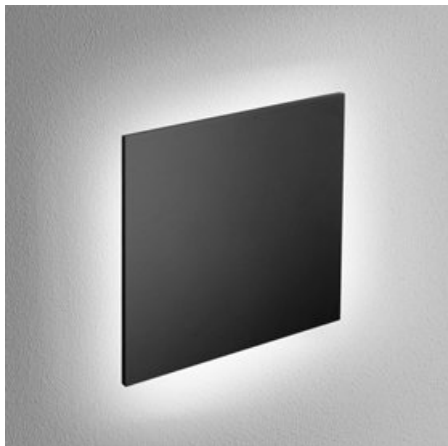

Last update on 2018-03-11 20:45. More details available at <https://www.aqform.com/en/MP6272>

MAXI POINT square LED 230V wall G/K

MAXI POINT square LED 230V kinkiet G/K

Category: wall

Power dependent on version

Light source: LED, integrated

Dimming: Phase-Control

Integrated light source

Gear not required.

AVAILABLE FINISHES:

MATT GLOSS

Tolerance for dimensions

Warranty period 5 years