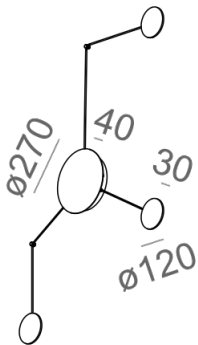

Last update on 2018-03-11 20:45. More details available at <https://www.aqform.com/en/M10112>

Tolerance for dimensions ± 1mm

Warranty period 5 years

MAXI POINT round LED spider wall

MAXI POINT round LED spider kinkiet

Category: wall

Light source: LED, integrated

Integrated light source

Luminaire configuration and price apply to a single module. Please contact the sales department for pricing information.

Requires a power supply: **POWER SUPPLY SPIDER 35W 200-350 mA ON/OFF 81033.**