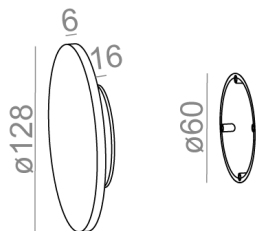

Last update on 2018-03-11 20:45. More details available at <https://www.aqform.com/en/MP0172>

MAXI POINT round LED 230V wall

MAXI POINT round LED 230V kinkiet

Category: wall

Power dependent on version

Light source: LED, integrated

AVAILABLE FINISHES:

STRUCTURE

black structure	-12	white structure	-13
gold structure	-19		

ADDITIONAL

grey	-16	copper	-17
------	-----	--------	-----

GLOSS

black gloss	-22	white gloss	-23
-------------	-----	-------------	-----

Tolerance for dimensions ± 1 mm

Warranty period 5 years