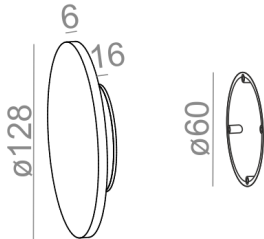

GLOSS

black gloss	-22	white gloss	-23

Tolerance for dimensions

Warranty period 5 years