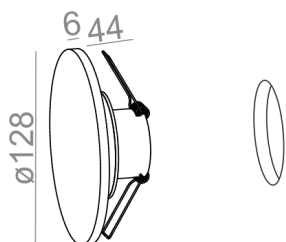

GLOSS

black gloss	-22	white gloss	-23

Tolerance for dimensions

Warranty period 5 years