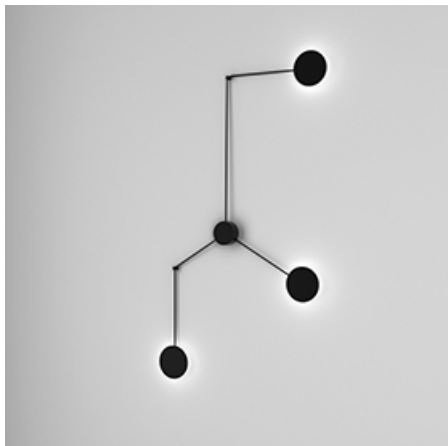

Last update on 2018-03-11 20:45. More details available at <https://www.aqform.com/en/M10172>

MAXI POINT round LED 230V spider wall

MAXI POINT round LED 230V spider kinkiet

Category: wall

Power dependent on version

Light source: LED, integrated

Dimming: Phase-Control

Integrated light source

Gear not required.

Luminaire configuration and price apply to a single module. Please contact the sales department for pricing information.

AVAILABLE FINISHES:

GLOSS STRUCTURE ADDITIONAL

AVAILABLE VERSIONS:

L927	Low power - Low power	2700K	CRI>90
M927	Medium power - Medium power	2700K	CRI>90
L930	Low power - Low power	3000K	CRI>90
M930	Medium power - Medium power	3000K	CRI>90
L940	Low power - Low power	4000K	CRI>90
M940	Medium power - Medium power	4000K	CRI>90