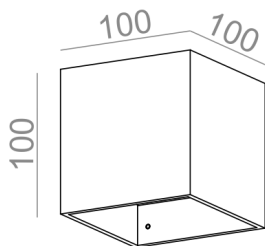

GLOSS

black gloss	-22	white gloss	-23

Tolerance for dimensions

Warranty period 2 years