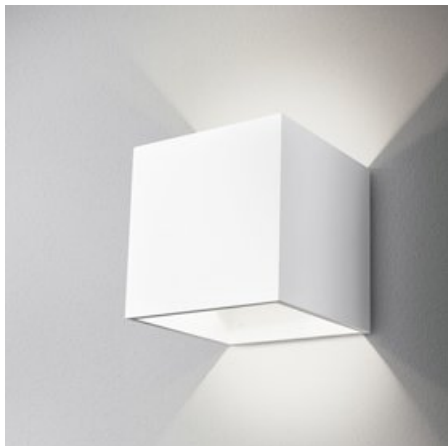

Last update on 2018-03-11 20:45. More details available at <https://www.aqform.com/en/22411>

MAXI CUBE wall

MAXI CUBE kinkiet

Category: wall

Power 48W (LED 2,5W)

Light source: H-PIN, 230V

Lampholder: G9

Dimming: Phase-Control

Light source not included

Transformer not required.

AVAILABLE FINISHES:

MATT GLOSS

MAXI CUBE Phase-Control wall

5 days

22411-0000-U8-PH-xx

-xx finish option code from table below