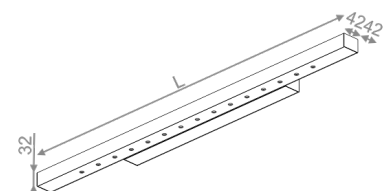

AVAILABLE LUMINAIRE LENGTH:

43 cm
68 cm
93 cm
118 cm
143 cm

Tolerance for dimensions

Warranty period 5 years

AVAILABLE FINISHES:

MATT

alu matt	-01	black matt	-02
white matt	-03	anthracite structure	-18
gold structure	-19		