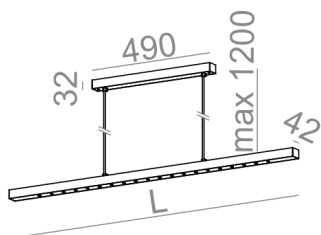

AVAILABLE LUMINAIRE LENGTH:

93 cm
118 cm
143 cm

AVAILABLE FINISHES:

MATT

alu matt	-01	black matt	-02
white matt	-03	anthracite structure	-18
gold structure	-19		

MIX

mix	-06		
-----	-----	--	--

Tolerance for dimensions