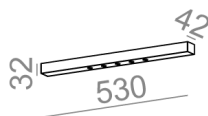

Integrated light source

Gear included.

AVAILABLE FINISHES:

MIX STRUCTURE ADDITIONAL

AVAILABLE VERSIONS:

M927	Medium power - Medium power	2700K	CRI>90
M930	Medium power - Medium power	3000K	CRI>90
M940	Medium power - Medium power	4000K	CRI>90

AVAILABLE FINISHES:

MIX

mix	-06
-----	-----

STRUCTURE

black structure	-12	white structure	-13
gold structure	-19		

ADDITIONAL

grey	-16	copper	-17
------	-----	--------	-----

Tolerance for dimensions ± 1 mm