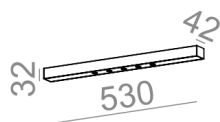

Dimming options: DALI, switchDIM, Phase-Control, AQsmart

Integrated light source

Gear included.

AVAILABLE FINISHES:

MATT MIX

AVAILABLE VERSIONS:

L927	Low power - Low power	2700K	CRI>90
M927	Medium power - Medium power	2700K	CRI>90
L930	Low power - Low power	3000K	CRI>90
M930	Medium power - Medium power	3000K	CRI>90
L940	Low power - Low power	4000K	CRI>90
M940	Medium power - Medium power	4000K	CRI>90