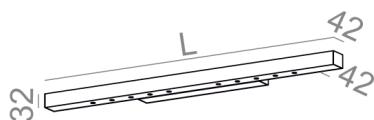

LENS LINE section wall

LENS LINE section kinkiet

Category: wall

Power dependent on version

Light source: LED, integrated

Dimming options: DALI, switchDIM, Phase-Control

Integrated light source

Gear included.

AVAILABLE LUMINAIRE LENGTH:

76 cm
109 cm
142 cm

Tolerance for dimensions

Warranty period 5 years

AVAILABLE FINISHES:

MATT

alu matt	-01	black matt	-02
white matt	-03	anthracite structure	-18
gold structure	-19		