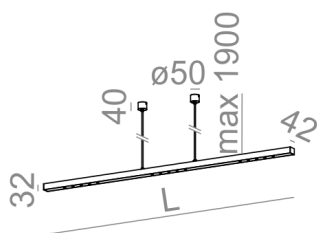

MIX

mix	-06		

Tolerance for dimensions

Warranty period 5 years