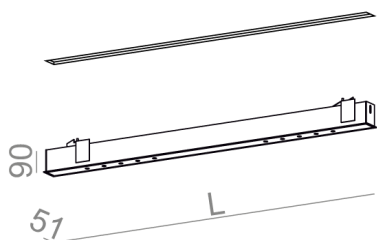

LENS LINE section LED recessed

LENS LINE section LED wpuszczany

Category: recessed

Power dependent on version

Light source: LED, integrated

Dimming options: dependent on version

Integrated light source

Gear included.

AVAILABLE LUMINAIRE LENGTH:

96 cm
149 cm
202 cm

Tolerance for dimensions

Warranty period 5 years

AVAILABLE FINISHES:

MATT

alu matt	-01	black matt	-02
white matt	-03	anthracite structure	-18
gold structure	-19		