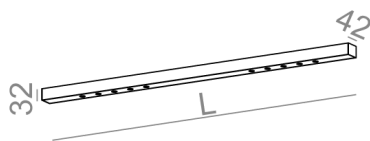

Gear included.

AVAILABLE FINISHES:

MIX STRUCTURE ADDITIONAL

AVAILABLE VERSIONS:

L927	Low power - Low power	2700K	CRI>90
M927	Medium power - Medium power	2700K	CRI>90
L930	Low power - Low power	3000K	CRI>90
M930	Medium power - Medium power	3000K	CRI>90
L940	Low power - Low power	4000K	CRI>90
M940	Medium power - Medium power	4000K	CRI>90

AVAILABLE LUMINAIRE LENGTH:

96 cm
149 cm
202 cm

Tolerance for dimensions ± 1 mm

Warranty period 5 years

AVAILABLE FINISHES:

MIX			
mix	-06		
STRUCTURE			
black structure	-12	white structure	-13
gold structure	-19		
ADDITIONAL			
grey	-16	copper	-17