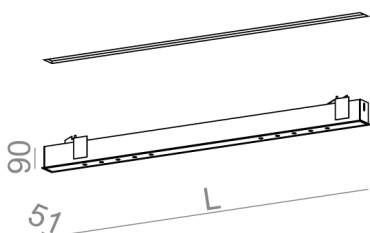

AVAILABLE FINISHES:

MIX STRUCTURE ADDITIONAL

AVAILABLE VERSIONS:

L927	Low power - Low power	2700K	CRI>90
M927	Medium power - Medium power	2700K	CRI>90
L930	Low power - Low power	3000K	CRI>90
M930	Medium power - Medium power	3000K	CRI>90
L940	Low power - Low power	4000K	CRI>90
M940	Medium power - Medium power	4000K	CRI>90

AVAILABLE LUMINAIRE LENGTH:

96 cm
149 cm
202 cm

AVAILABLE FINISHES:

MIX			
mix	-06		
STRUCTURE			
black structure	-12	white structure	-13
gold structure	-19		
ADDITIONAL			
grey	-16	copper	-17

Tolerance for dimensions ± 1 mm