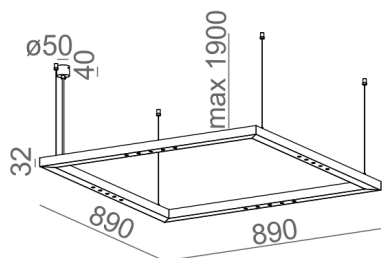

Tolerance for dimensions

Warranty period 5 years

AVAILABLE VERSIONS:

L927	Low power - Low power	2700K	CRI>90
M927	Medium power - Medium power	2700K	CRI>90
L930	Low power - Low power	3000K	CRI>90
M930	Medium power - Medium power	3000K	CRI>90
L940	Low power - Low power	4000K	CRI>90
M940	Medium power - Medium power	4000K	CRI>90

AVAILABLE FINISHES:

MATT

alu matt	-01	black matt	-02
white matt	-03	anthracite structure	-18
gold structure	-19		

MIX

mix	-06