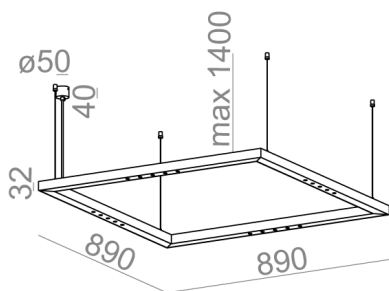

Tolerance for dimensions ± 1 mm

Warranty period 5 years

AVAILABLE VERSIONS:

L927	Low power - Low power	2700K	CRI>90
M927	Medium power - Medium power	2700K	CRI>90
L930	Low power - Low power	3000K	CRI>90
M930	Medium power - Medium power	3000K	CRI>90
L940	Low power - Low power	4000K	CRI>90
M940	Medium power - Medium power	4000K	CRI>90

AVAILABLE FINISHES:

MIX			
mix	-06		
STRUCTURE			
black structure	-12	white structure	-13
gold structure	-19		
ADDITIONAL			
grey	-16	copper	-17