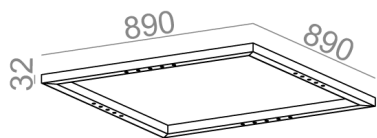

AVAILABLE FINISHES:

MIX

mix	-06

STRUCTURE

black structure	-12	white structure	-13
gold structure	-19		

ADDITIONAL

grey	-16	copper	-17

Tolerance for dimensions ± 1 mm

Warranty period 5 years