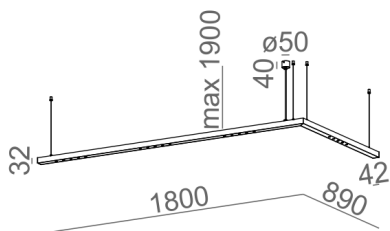

MIX

mix	-06		

Tolerance for dimensions

Warranty period 5 years