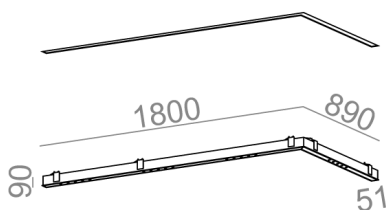

Tolerance for dimensions ± 1 mm

Warranty period 5 years