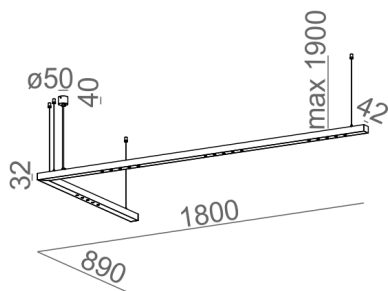

AVAILABLE VERSIONS:

L927	Low power - Low power	2700K	CRI>90
M927	Medium power - Medium power	2700K	CRI>90
L930	Low power - Low power	3000K	CRI>90
M930	Medium power - Medium power	3000K	CRI>90
L940	Low power - Low power	4000K	CRI>90
M940	Medium power - Medium power	4000K	CRI>90

AVAILABLE FINISHES:

MATT

alu matt	-01	black matt	-02
white matt	-03	anthracite structure	-18
gold structure	-19		

MIX

mix	-06		

Tolerance for dimensions

Warranty period 5 years