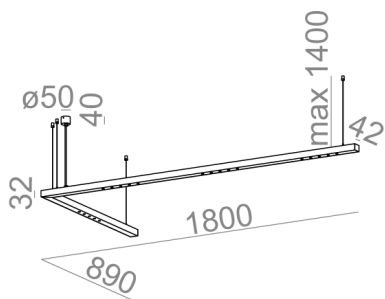

Tolerance for dimensions ± 1 mm

Warranty period 5 years

AVAILABLE VERSIONS:

L927	Low power - Low power	2700K	CRI>90
M927	Medium power - Medium power	2700K	CRI>90
L930	Low power - Low power	3000K	CRI>90
M930	Medium power - Medium power	3000K	CRI>90
L940	Low power - Low power	4000K	CRI>90
M940	Medium power - Medium power	4000K	CRI>90

AVAILABLE FINISHES:

MIX			
mix	-06		
STRUCTURE			
black structure	-12	white structure	-13
gold structure	-19		
ADDITIONAL			
grey	-16	copper	-17