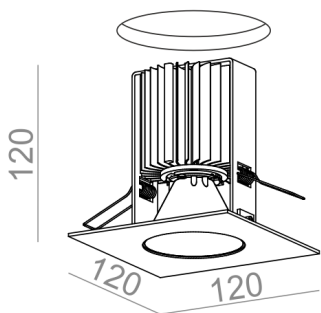

AVAILABLE VERSIONS:

H927	High power - High power	2700K	CRI>90
L927	Low power - Low power	2700K	CRI>90
M927	Medium power - Medium power	2700K	CRI>90
H930	High power - High power	3000K	CRI>90
L930	Low power - Low power	3000K	CRI>90
M930	Medium power - Medium power	3000K	CRI>90
H940	High power - High power	4000K	CRI>90
L940	Low power - Low power	4000K	CRI>90
M940	Medium power - Medium power	4000K	CRI>90

AVAILABLE FINISHES:

MATT

alu matt	-01	black matt	-02
white matt	-03	anthracite structure	-18
gold structure	-19		

GLOSS

black gloss	-22	white gloss	-23

Tolerance for dimensions

Warranty period 5 years