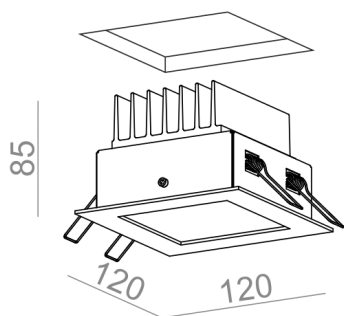

AVAILABLE VERSIONS:

H927	High power - High power	2700K	CRI>90
L927	Low power - Low power	2700K	CRI>90
M927	Medium power - Medium power	2700K	CRI>90
H930	High power - High power	3000K	CRI>90
L930	Low power - Low power	3000K	CRI>90
M930	Medium power - Medium power	3000K	CRI>90
H940	High power - High power	4000K	CRI>90
L940	Low power - Low power	4000K	CRI>90
M940	Medium power - Medium power	4000K	CRI>90

AVAILABLE FINISHES:

MATT

alu matt	-01	black matt	-02
white matt	-03	anthracite structure	-18
gold structure	-19		

GLOSS

black gloss	-22	white gloss	-23

Tolerance for dimensions

Warranty period 5 years