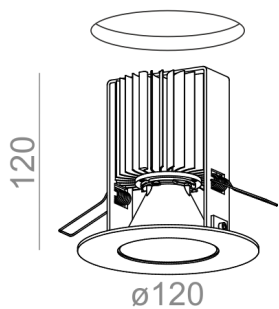

LEDROUND LED recessed

LEDROUND LED wpuszczany

Category: recessed

Power dependent on version

Light source: LED, integrated

Dimming options: DALI, switchDIM

Integrated light source

Gear included.

AVAILABLE FINISHES:

MATT GLOSS

AVAILABLE VERSIONS:

H927	High power - High power	2700K	CRI>90
L927	Low power - Low power	2700K	CRI>90
M927	Medium power - Medium power	2700K	CRI>90
H930	High power - High power	3000K	CRI>90
L930	Low power - Low power	3000K	CRI>90
M930	Medium power - Medium power	3000K	CRI>90
H940	High power - High power	4000K	CRI>90
L940	Low power - Low power	4000K	CRI>90
M940	Medium power - Medium power	4000K	CRI>90