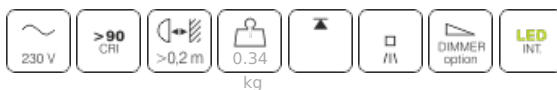

LEDROUND LED recessed

LEDROUND LED wpuszczany

Category: recessed

Power dependent on version

Light source: LED, integrated

Dimming options: DALI, switchDIM

Integrated light source

Gear included.

AVAILABLE FINISHES:

MATT GLOSS

AVAILABLE VERSIONS:

H927	High power - High power	2700K	CRI>90
L927	Low power - Low power	2700K	CRI>90
M927	Medium power - Medium power	2700K	CRI>90
H930	High power - High power	3000K	CRI>90
L930	Low power - Low power	3000K	CRI>90
M930	Medium power - Medium power	3000K	CRI>90
H940	High power - High power	4000K	CRI>90
L940	Low power - Low power	4000K	CRI>90
M940	Medium power - Medium power	4000K	CRI>90