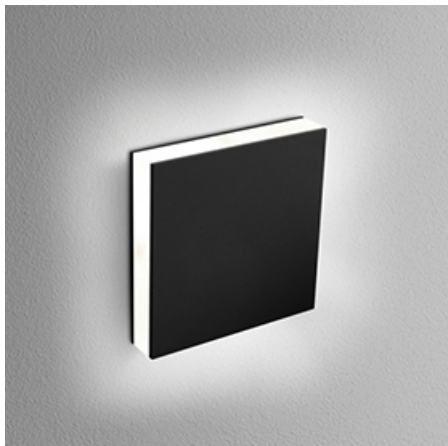

## LEDPOINT square LED 230V wall

### LEDPOINT square LED 230V kinkiet

Category: wall

Power 4W

Light source: LED, integrated

Dimming: Phase-Control

Integrated light source

Gear not required.

The Quick Shipment offer includes selected product variants marked with the "QS" symbol next to the catalogue number.