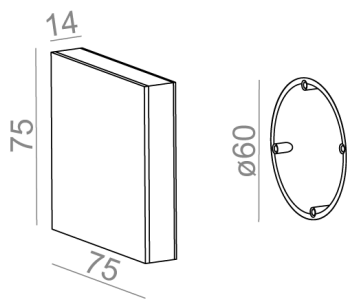

AVAILABLE VERSIONS:

M927	Medium power - Medium power	2700K	CRI>90
M930	Medium power - Medium power	3000K	CRI>90
M940	Medium power - Medium power	4000K	CRI>90

AVAILABLE FINISHES:

STRUCTURE

black structure	-12	white structure	-13
gold structure	-19		

ADDITIONAL

grey	-16	copper	-17

GLOSS

black gloss	-22	white gloss	-23

Tolerance for dimensions ± 1 mm

Warranty period 5 years