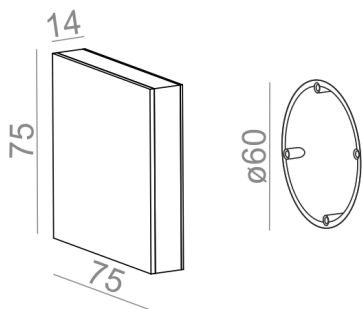

AVAILABLE VERSIONS:

M927	Medium power - Medium power	2700K	CRI>90
M930	Medium power - Medium power	3000K	CRI>90
M940	Medium power - Medium power	4000K	CRI>90

AVAILABLE FINISHES:

MATT

alu matt	-01	black matt	-02
white matt	-03	anthracite structure	-18
gold structure	-19		

GLOSS

black gloss	-22	white gloss	-23

Tolerance for dimensions

Warranty period 5 years