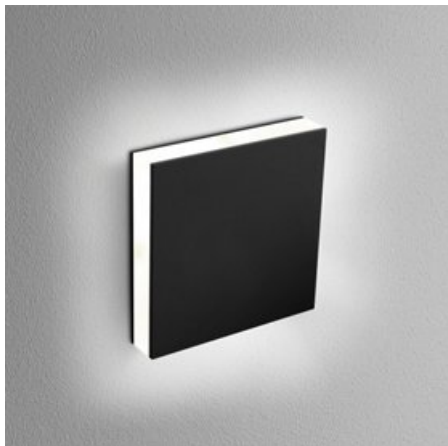

## LEDPOINT square LED 230V wall

### LEDPOINT square LED 230V kinkiet

Category: wall

Power 4W

Light source: LED, integrated

Dimming: Phase-Control

Integrated light source

Gear not required.

#### AVAILABLE FINISHES:

MATT GLOSS