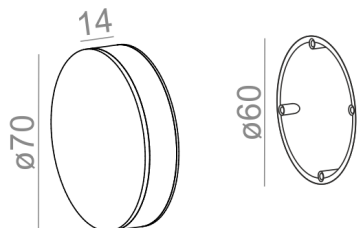

GLOSS

black gloss	-22	white gloss	-23

Tolerance for dimensions

Warranty period 5 years