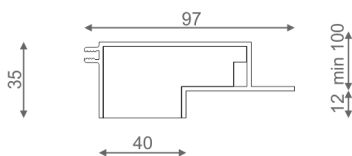

LED LINE 40 recessed

LED LINE 40 wpuszczany

Category: systems

Power dependent on version

Light source: LED, integrated

Dimming options: DALI, switchDIM

Integrated light source

Gear included.

BV: 4,8W/m 360lm/m EV: 14,4W/m 1150lm/m.

AVAILABLE FINISHES:

STRUCTURE ADDITIONAL

Tolerance for dimensions ± 1 mm

Warranty period 5 years

AVAILABLE VERSIONS:

L827	Low power - Low power	2700K	CRI>80
M827	Medium power - Medium power	2700K	CRI>80
L830	Low power - Low power	3000K	CRI>80
M830	Medium power - Medium power	3000K	CRI>80
L840	Low power - Low power	4000K	CRI>80
M840	Medium power - Medium power	4000K	CRI>80