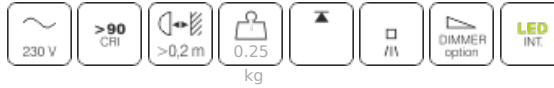

AVAILABLE VERSIONS:

L927	Low power - Low power	2700K	CRI>90
M927	Medium power - Medium power	2700K	CRI>90
L930	Low power - Low power	3000K	CRI>90
M930	Medium power - Medium power	3000K	CRI>90
L940	Low power - Low power	4000K	CRI>90
M940	Medium power - Medium power	4000K	CRI>90

AVAILABLE FINISHES:

MATT

alu matt	-01	black matt	-02
white matt	-03	anthracite structure	-18
gold structure	-19		

GLOSS

black gloss	-22	white gloss	-23

Tolerance for dimensions

Warranty period 5 years