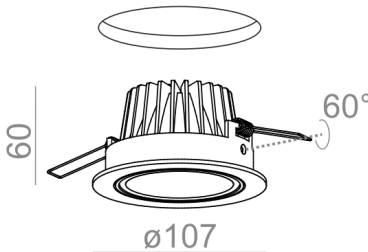

AVAILABLE VERSIONS:

L927	Low power - Low power	2700K	CRI>90
M927	Medium power - Medium power	2700K	CRI>90
L930	Low power - Low power	3000K	CRI>90
M930	Medium power - Medium power	3000K	CRI>90
L940	Low power - Low power	4000K	CRI>90
M940	Medium power - Medium power	4000K	CRI>90

AVAILABLE FINISHES:

MATT

alu matt	-01	black matt	-02
white matt	-03	anthracite structure	-18
gold structure	-19		

GLOSS

black gloss	-22	white gloss	-23

Tolerance for dimensions

Warranty period 5 years