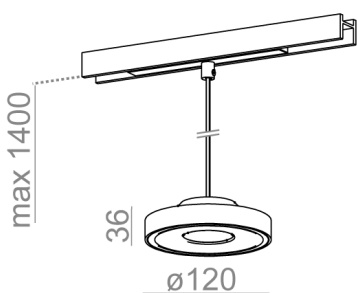

AVAILABLE FINISHES:

STRUCTURE

black structure	-12	white structure	-13

Tolerance for dimensions ± 1 mm

Warranty period 5 years