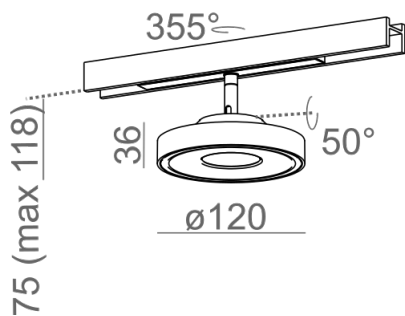

Last update on 2018-03-11 20:45. More details available at <https://www.aqform.com/en/KA0017>

KARI LED multitrack

KARI LED multitrack

Category: multitrack

Light source: LED, integrated

Dimming options: DALI

Integrated light source

Mix colour -06 - on white and black luminaires the colour of the cover can be changed to gold, mix or gray colour from AQForm's palette.

The multitrack system is available in the following versions: recessed, surface and suspended..

This product contains a light source of energy efficiency class D.

Tolerance for dimensions ± 1 mm

Warranty period 5 years

AVAILABLE FINISHES:

STRUCTURE

AVAILABLE VERSIONS:

M927	Medium power - Medium power	2700K	CRI>90
M930	Medium power - Medium power	3000K	CRI>90
M940	Medium power - Medium power	4000K	CRI>90

AVAILABLE FINISHES:

STRUCTURE

black structure	-12	white structure	-13