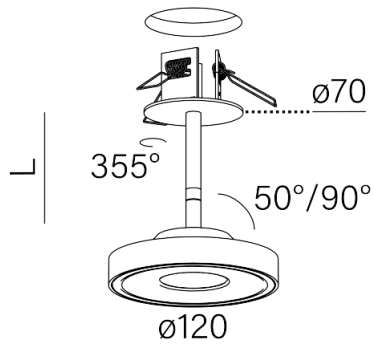

Last update on 2018-03-11 20:45. More details available at <https://www.aqform.com/en/KA0611>

Tolerance for dimensions ± 1 mm

Warranty period 5 years

KARI LED G/K spot

KARI LED G/K reflektor

Category: spotlights

AVAILABLE LUMINAIRE LENGTH:

11 cm

17 cm

AVAILABLE FINISHES:

MIX

mix -06

STRUCTURE

black structure -12 white structure -13