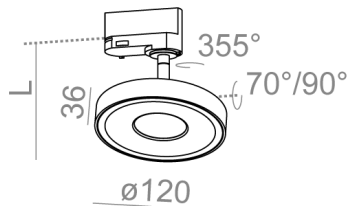

AVAILABLE FINISHES:

MIX STRUCTURE ADDITIONAL

AVAILABLE VERSIONS:

M927	Medium power - Medium power	2700K	CRI>90
M930	Medium power - Medium power	3000K	CRI>90
M940	Medium power - Medium power	4000K	CRI>90

AVAILABLE LUMINAIRE LENGTH:

11 cm
17 cm
25 cm

AVAILABLE FINISHES:

MIX			
mix		-06	
STRUCTURE			
black structure	-12	white structure	-13
gold structure	-19	black-white	-46
ADDITIONAL			
grey	-16	copper	-17

Tolerance for dimensions ± 1 mm