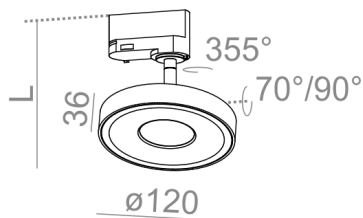

W&B

bw white-black	-63

Tolerance for dimensions

Warranty period 5 years