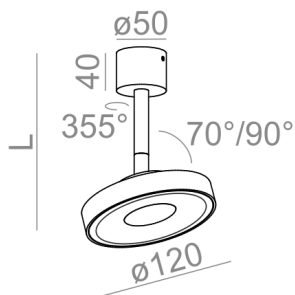

AVAILABLE LUMINAIRE LENGTH:

11 cm
17 cm
25 cm

AVAILABLE FINISHES:

MATT

alu matt	-01	black matt	-02
white matt	-03	grey	-16
anthracite structure	-18	gold structure	-19

MIX

mix	-06
-----	-----

B&W

bw black-white	-62
----------------	-----

W&B

bw white-black	-63
----------------	-----

Tolerance for dimensions

Warranty period 5 years