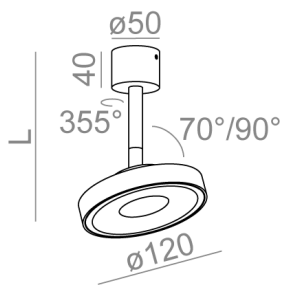

AVAILABLE FINISHES:

MIX STRUCTURE ADDITIONAL

AVAILABLE VERSIONS:

M927	Medium power - Medium power	2700K	CRI>90
M930	Medium power - Medium power	3000K	CRI>90
M940	Medium power - Medium power	4000K	CRI>90

AVAILABLE LUMINAIRE LENGTH:

11 cm
17 cm
25 cm

AVAILABLE FINISHES:

MIX			
mix		-06	
STRUCTURE			
black structure	-12	white structure	-13
gold structure	-19	black-white	-46
ADDITIONAL			
grey	-16	copper	-17

Tolerance for dimensions ± 1mm