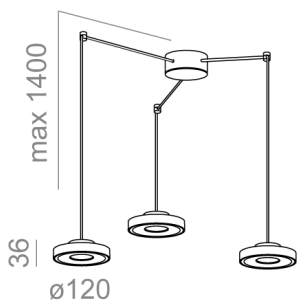

AVAILABLE VERSIONS:

M927	Medium power - Medium power	2700K	CRI>90
M930	Medium power - Medium power	3000K	CRI>90
M940	Medium power - Medium power	4000K	CRI>90

AVAILABLE FINISHES:

MIX

mix	-06

STRUCTURE

black structure	-12	white structure	-13
gold structure	-19	black-white	-46

ADDITIONAL

grey	-16	copper	-17

Tolerance for dimensions ± 1 mm

Warranty period 5 years