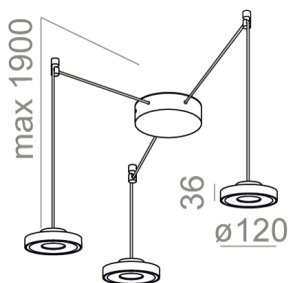

AVAILABLE VERSIONS:

M927	Medium power - Medium power	2700K	CRI>90
M930	Medium power - Medium power	3000K	CRI>90
M940	Medium power - Medium power	4000K	CRI>90

AVAILABLE FINISHES:

MATT

alu matt	-01	black matt	-02
white matt	-03	grey	-16
anthracite structure	-18	gold structure	-19

MIX

mix	-06

B&W

bw black-white	-62

W&B

bw white-black	-63

Tolerance for dimensions

Warranty period 5 years