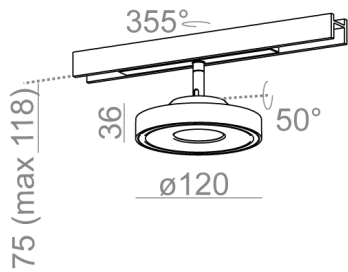

AVAILABLE FINISHES:

STRUCTURE

black structure	-12	white structure	-13

Tolerance for dimensions ± 1 mm

Warranty period 5 years