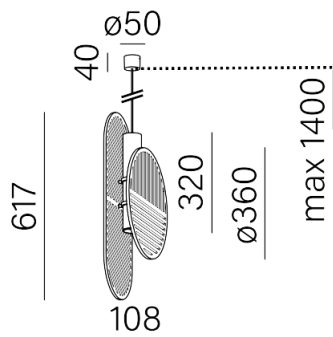

Last update on 2018-03-11 20:45. More details available at <https://www.aqform.com/en/IK0015>

IKI LED suspended

IKI LED zwieszana

Category: suspended

Light source: LED, integrated

Dimming options: DALI

Integrated light source

Gear included.

This product contains a light source of energy efficiency class D.

Tolerance for dimensions ± 1 mm

Warranty period 5 years

AVAILABLE FINISHES:

MIX

AVAILABLE VERSIONS:

M927	Medium power - Medium power	2700K	CRI>90
M930	Medium power - Medium power	3000K	CRI>90
M940	Medium power - Medium power	4000K	CRI>90

AVAILABLE FINISHES:

MIX

black structure + ash panel	-A2	black structure + graphite panel	-G2
black structure + orange panel	-O2