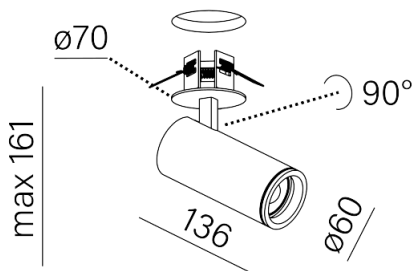

Last update on 2018-03-11 20:45. More details available at <https://www.aqform.com/en/HY0611>

HYPER zoom LED G/K spot

HYPER zoom LED G/K reflektor

Category: spotlights

Light source: LED, integrated

Dimming options: DALI

Integrated light source

Gear included.

This product contains a light source of energy efficiency class F.

Tolerance for dimensions ± 1 mm

Warranty period 5 years