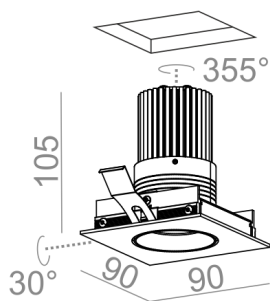

AVAILABLE FINISHES:

MATT

black matt	-02	white matt	-03

Tolerance for dimensions

Warranty period 5 years