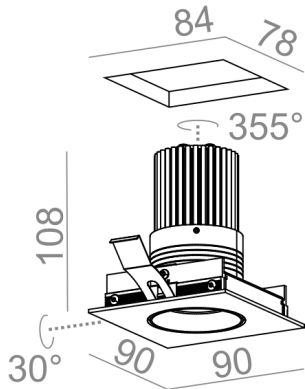

Tolerance for dimensions ± 1 mm

Warranty period 5 years

AVAILABLE VERSIONS:

M927	Medium power - Medium power	2700K	CRI>90
M930	Medium power - Medium power	3000K	CRI>90
M940	Medium power - Medium power	4000K	CRI>90

AVAILABLE FINISHES:

STRUCTURE

black structure	-12	white structure	-13
gold structure	-19		

ADDITIONAL

grey	-16	copper	-17