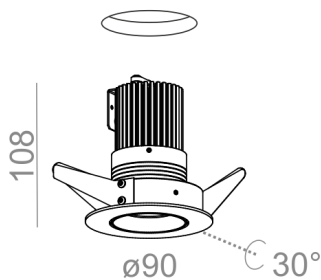

AVAILABLE FINISHES:

MATT

black matt	-02	white matt	-03

Tolerance for dimensions

Warranty period 5 years