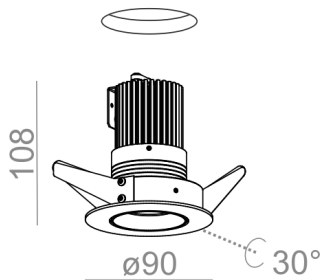

ADDITIONAL

grey	-16	copper	-17

Tolerance for dimensions ± 1 mm

Warranty period 5 years