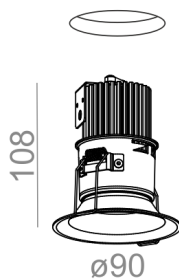

Tolerance for dimensions

Warranty period 5 years