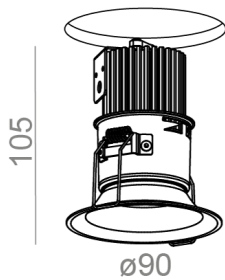

Last update on 2018-03-11 20:45. More details available at <https://www.aqform.com/en/HL4213>

HOLLOW x1 round LED recessed

HOLLOW x1 round LED wpuszczany

Category: recessed

Light source: LED, integrated

Dimming options: Phase-Control, DALI, switchDIM

Integrated light source

Gear included.

AVAILABLE FINISHES:

STRUCTURE ADDITIONAL

AVAILABLE VERSIONS:

M927	Medium power - Medium power	2700K	CRI>90
M930	Medium power - Medium power	3000K	CRI>90
M940	Medium power - Medium power	4000K	CRI>90

AVAILABLE FINISHES:

STRUCTURE

black structure	-12	white structure	-13
gold structure	-19		

ADDITIONAL

grey	-16	copper	-17
------	-----	--------	-----

Tolerance for dimensions ± 1 mm

Warranty period 5 years