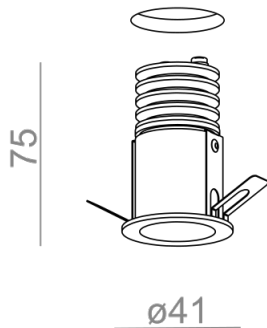

Last update on 2018-03-11 20:45. More details available at <https://www.aqform.com/en/HL0813>

Tolerance for dimensions ± 1 mm

Warranty period 5 years

HOLLOW micro LED hermetic recessed

HOLLOW micro LED hermetic wpuszczany

Category: recessed

Light source: LED, integrated

Gear included.

This product contains a light source of energy efficiency class F.

AVAILABLE FINISHES:
STRUCTURE ADDITIONAL